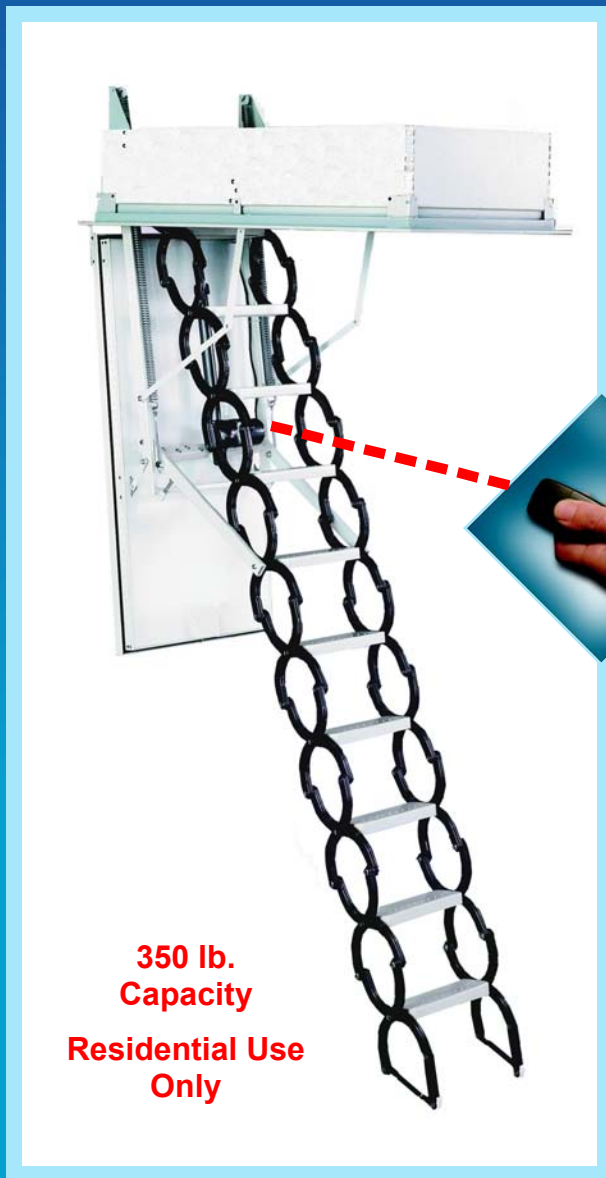

Galaxy

Remote Controlled Telescoping Ladder

FEATURES

- Operates only while remote is depressed - for safety. Stops if obstructed.
- Manual operation in case of power failure.
- Steel frame with built-in trim
- 4' steel telescoping handrail
- Protective floor bumpers
- Fire rated steel door

30 Minute Fire Rating

MODEL #	COLOR	ROUGH OPENING SIZE	TREAD WIDTH	FLOOR TO CEILING HEIGHT RANGE
G2755	GRAY	27 3/4" X 55 1/4"	14"	7' - 2" to 10' - 2"